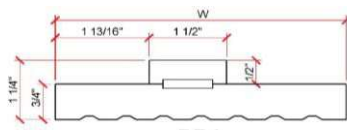

VICTORY

MILLWORK

NON-RATED & 20 MINUTE DOOR JAMB DETAILS

DRC - Double Rabbeted Combo Jamb

DRC

**DR4 - Flat Jamb c/w
1/2" x 1-1/2" T-Stop**

DR4

FJB - Flat Jamb

FJB

**DRC 20 - 20 Min Double
Rabbeted Combo Jamb**

DRC20

**DR420 - 20 Min Double
Rabbeted Combo Jamb**

DR420

**SR4 - Single Rabbeted Jamb -
1-3/4" Door**

SR4

**SR8 - Single Rabbeted Jamb -
1-3/8" Door**

SR8

**SRK4 - Single Rabbeted Jamb c/w
Kerf 1-3/4" Door**

SRK4

**SR420 - 20 Min Single Rabbeted
Jamb - 1-3/4" Door**

SR420

**SRK420 - 20 Min Single Rabbeted
Jamb c/w Kerf - 1-3/4" Door**

SRK420

DR4 c/w 1/2" x 1-1/2" T-Stop