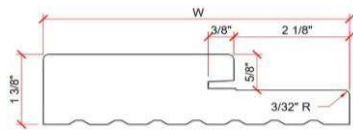

SR8

**SRK4 - Single Rabbeted Jamb c/w
Kerf 1-3/4" Door**

SRK4

**SR420 - 20 Min Single Rabbeted
Jamb - 1-3/4" Door**

SR420

**SRK420 - 20 Min Single Rabbeted
Jamb c/w Kerf - 1-3/4" Door**

SRK420

DR4 c/w 1/2" x 1-1/2" T-Stop