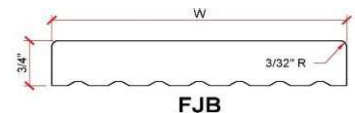

VICTORY

MILLWORK

NON-RATED & 20 MINUTE DOOR JAMB DETAILS

DRC - Double Rabbeted Combo Jamb

DRC

**DR4 - Flat Jamb c/w
1/2" x 1-1/2" T-Stop**

DR4

FJB - Flat Jamb

FJB

**DRC 20 - 20 Min Double
Rabbeted Combo Jamb**

DRC20

**DR420 - 20 Min Double
Rabbeted Combo Jamb**

DR420

**SR4 - Single Rabbeted Jamb -
1-3/4" Door**

SR4

**SR8 - Single Rabbeted Jamb -
1-3/8" Door**