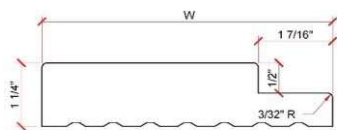

FJB

**DRC 20 - 20 Min Double
Rabbeted Combo Jamb**

DRC20

**DR420 - 20 Min Double
Rabbeted Combo Jamb**

DR420

**SR4 - Single Rabbeted Jamb -
1-3/4" Door**

SR4

**SR8 - Single Rabbeted Jamb -
1-3/8" Door**

SR8

**SRK4 - Single Rabbeted Jamb c/w
Kerf 1-3/4" Door**

SRK4

**SR420 - 20 Min Single Rabbeted
Jamb - 1-3/4" Door**

SR420

**SRK420 - 20 Min Single Rabbeted
Jamb c/w Kerf - 1-3/4" Door**

SRK420

DR4 c/w 1/2" x 1-1/2" T-Stop