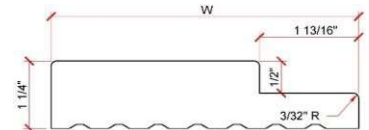

FJB

**DRC 20 - 20 Min Double
Rabbeted Combo Jamb**

DRC20

**DR420 - 20 Min Double
Rabbeted Combo Jamb**

DR420

**SR4 - Single Rabbeted Jamb -
1-3/4" Door**

SR4

**SR8 - Single Rabbeted Jamb -
1-3/8" Door**

SR8

**SRK4 - Single Rabbeted Jamb c/w
Kerf 1-3/4" Door**

SRK4

**SR420 - 20 Min Single Rabbeted
Jamb - 1-3/4" Door**

SR420

**SRK420 - 20 Min Single Rabbeted
Jamb c/w Kerf - 1-3/4" Door**

SRK420

DR4 c/w 1/2" x 1-1/2" T-Stop