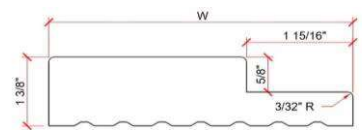

FJB

**DRC 20 - 20 Min Double
Rabbeted Combo Jamb**

DRC20

**DR420 - 20 Min Double
Rabbeted Combo Jamb**

DR420

**SR4 - Single Rabbeted Jamb -
1-3/4" Door**

SR4

**SR8 - Single Rabbeted Jamb -
1-3/8" Door**

SR8

**SRK4 - Single Rabbeted Jamb c/w
Kerf 1-3/4" Door**

SRK4

**SR420 - 20 Min Single Rabbeted
Jamb - 1-3/4" Door**

SR420

**SRK420 - 20 Min Single Rabbeted
Jamb c/w Kerf - 1-3/4" Door**

SRK420

DR4 c/w 1/2" x 1-1/2" T-Stop