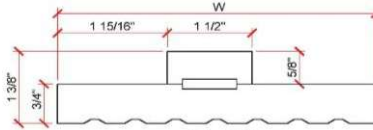

VICTORY

MILLWORK

NON-RATED & 20 MINUTE DOOR JAMB DETAILS

DRC - Double Rabbeted Combo Jamb

DRC

**DR4 - Flat Jamb c/w
1/2" x 1-1/2" T-Stop**

DR4

FJB - Flat Jamb

FJB

**DRC 20 - 20 Min Double
Rabbeted Combo Jamb**

DRC20

**DR420 - 20 Min Double
Rabbeted Combo Jamb**

DR420

**SR4 - Single Rabbeted Jamb -
1-3/4" Door**

SR4

**SR8 - Single Rabbeted Jamb -
1-3/8" Door**

SR8

**SRK4 - Single Rabbeted Jamb c/w
Kerf 1-3/4" Door**

SRK4

**SR420 - 20 Min Single Rabbeted
Jamb - 1-3/4" Door**

SR420

**SRK420 - 20 Min Single Rabbeted
Jamb c/w Kerf - 1-3/4" Door**

SRK420

DR4 c/w 1/2" x 1-1/2" T-Stop