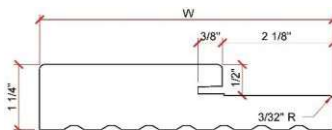

FJB

**DRC 20 - 20 Min Double
Rabbeted Combo Jamb**

DRC20

**DR420 - 20 Min Double
Rabbeted Combo Jamb**

DR420

**SR4 - Single Rabbeted Jamb -
1-3/4" Door**

SR4

**SR8 - Single Rabbeted Jamb -
1-3/8" Door**

SR8

**SRK4 - Single Rabbeted Jamb c/w
Kerf 1-3/4" Door**

SRK4

**SR420 - 20 Min Single Rabbeted
Jamb - 1-3/4" Door**

SR420

**SRK420 - 20 Min Single Rabbeted
Jamb c/w Kerf - 1-3/4" Door**

SRK420

DR4 c/w 1/2" x 1-1/2" T-Stop