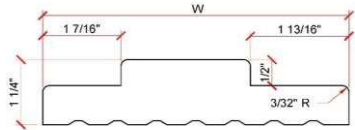

VICTORY

MILLWORK

NON-RATED & 20 MINUTE DOOR JAMB DETAILS

DRC - Double Rabbeted Combo Jamb

DRC

**DR4 - Flat Jamb c/w
1/2" x 1-1/2" T-Stop**

DR4

FJB - Flat Jamb

FJB

**DRC 20 - 20 Min Double
Rabbeted Combo Jamb**

DRC20

**DR420 - 20 Min Double
Rabbeted Combo Jamb**

DR420

**SR4 - Single Rabbeted Jamb -
1-3/4" Door**

SR4

**SR8 - Single Rabbeted Jamb -
1-3/8" Door**