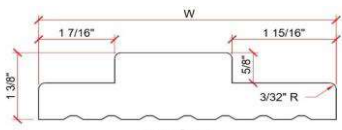

VICTORY

MILLWORK

NON-RATED & 20 MINUTE DOOR JAMB DETAILS

DRC - Double Rabbeted Combo Jamb

DRC

**DR4 - Flat Jamb c/w
1/2" x 1-1/2" T-Stop**

DR4

FJB - Flat Jamb

FJB

**DRC 20 - 20 Min Double
Rabbeted Combo Jamb**

DRC20

**DR420 - 20 Min Double
Rabbeted Combo Jamb**

DR420

**SR4 - Single Rabbeted Jamb -
1-3/4" Door**

SR4

**SR8 - Single Rabbeted Jamb -
1-3/8" Door**