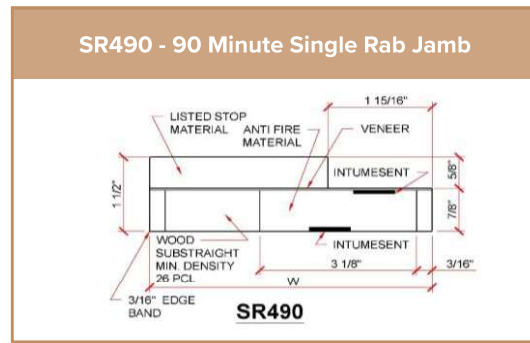

VICTORY

MILLWORK

45 MINUTE, 60 MINUTE & 90 MINUTE JAMB DETAILS

SRK445 Paint Grade

SRK490 Rift Cut White Oak