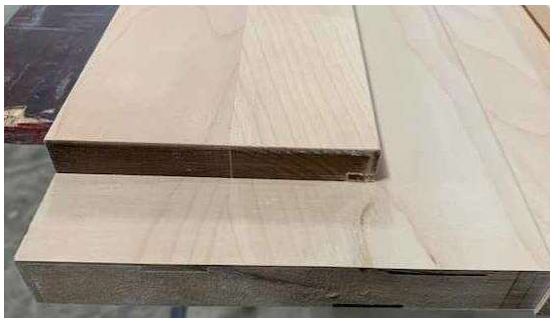

VICTORY

MILLWORK

45 MINUTE, 60 MINUTE & 90 MINUTE JAMB DETAILS

SRK445 Paint Grade

SRK490 Rift Cut White Oak