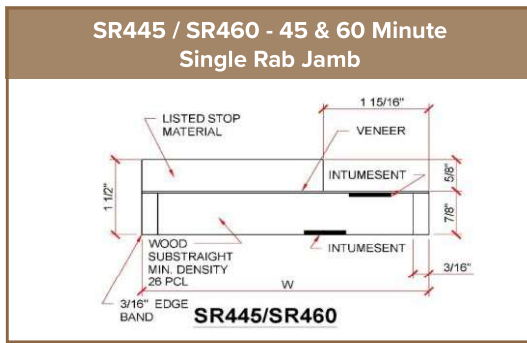

VICTORY

MILLWORK

45 MINUTE, 60 MINUTE & 90 MINUTE JAMB DETAILS

SRK445 Paint Grade

SRK490 Rift Cut White Oak