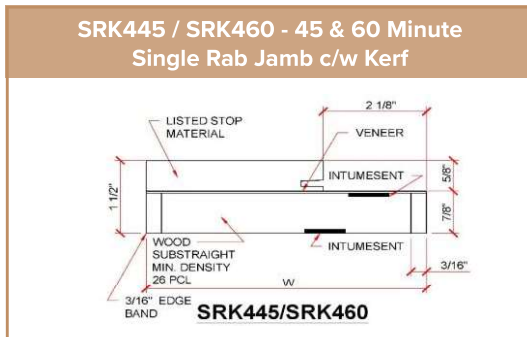

VICTORY

MILLWORK

45 MINUTE, 60 MINUTE & 90 MINUTE JAMB DETAILS

SRK445 Paint Grade

SRK490 Rift Cut White Oak