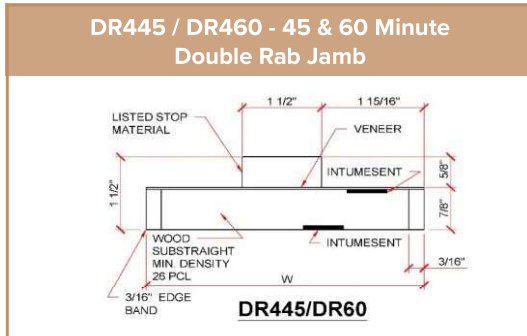

VICTORY

MILLWORK

45 MINUTE, 60 MINUTE & 90 MINUTE JAMB DETAILS

SRK445 Paint Grade

SRK490 Rift Cut White Oak