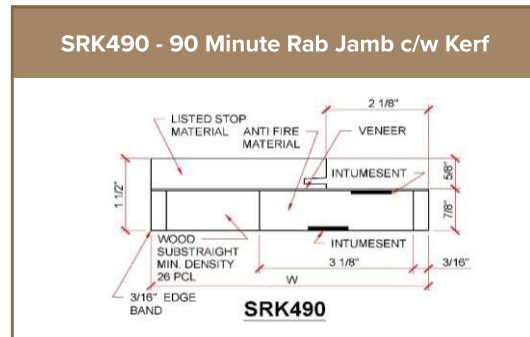

VICTORY

MILLWORK

45 MINUTE, 60 MINUTE & 90 MINUTE JAMB DETAILS

SRK445 Paint Grade

SRK490 Rift Cut White Oak