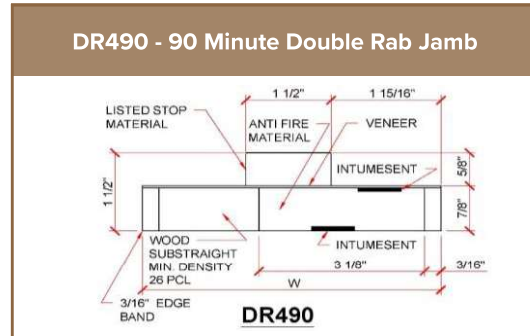

VICTORY

MILLWORK

45 MINUTE, 60 MINUTE & 90 MINUTE JAMB DETAILS

SRK445 Paint Grade

SRK490 Rift Cut White Oak